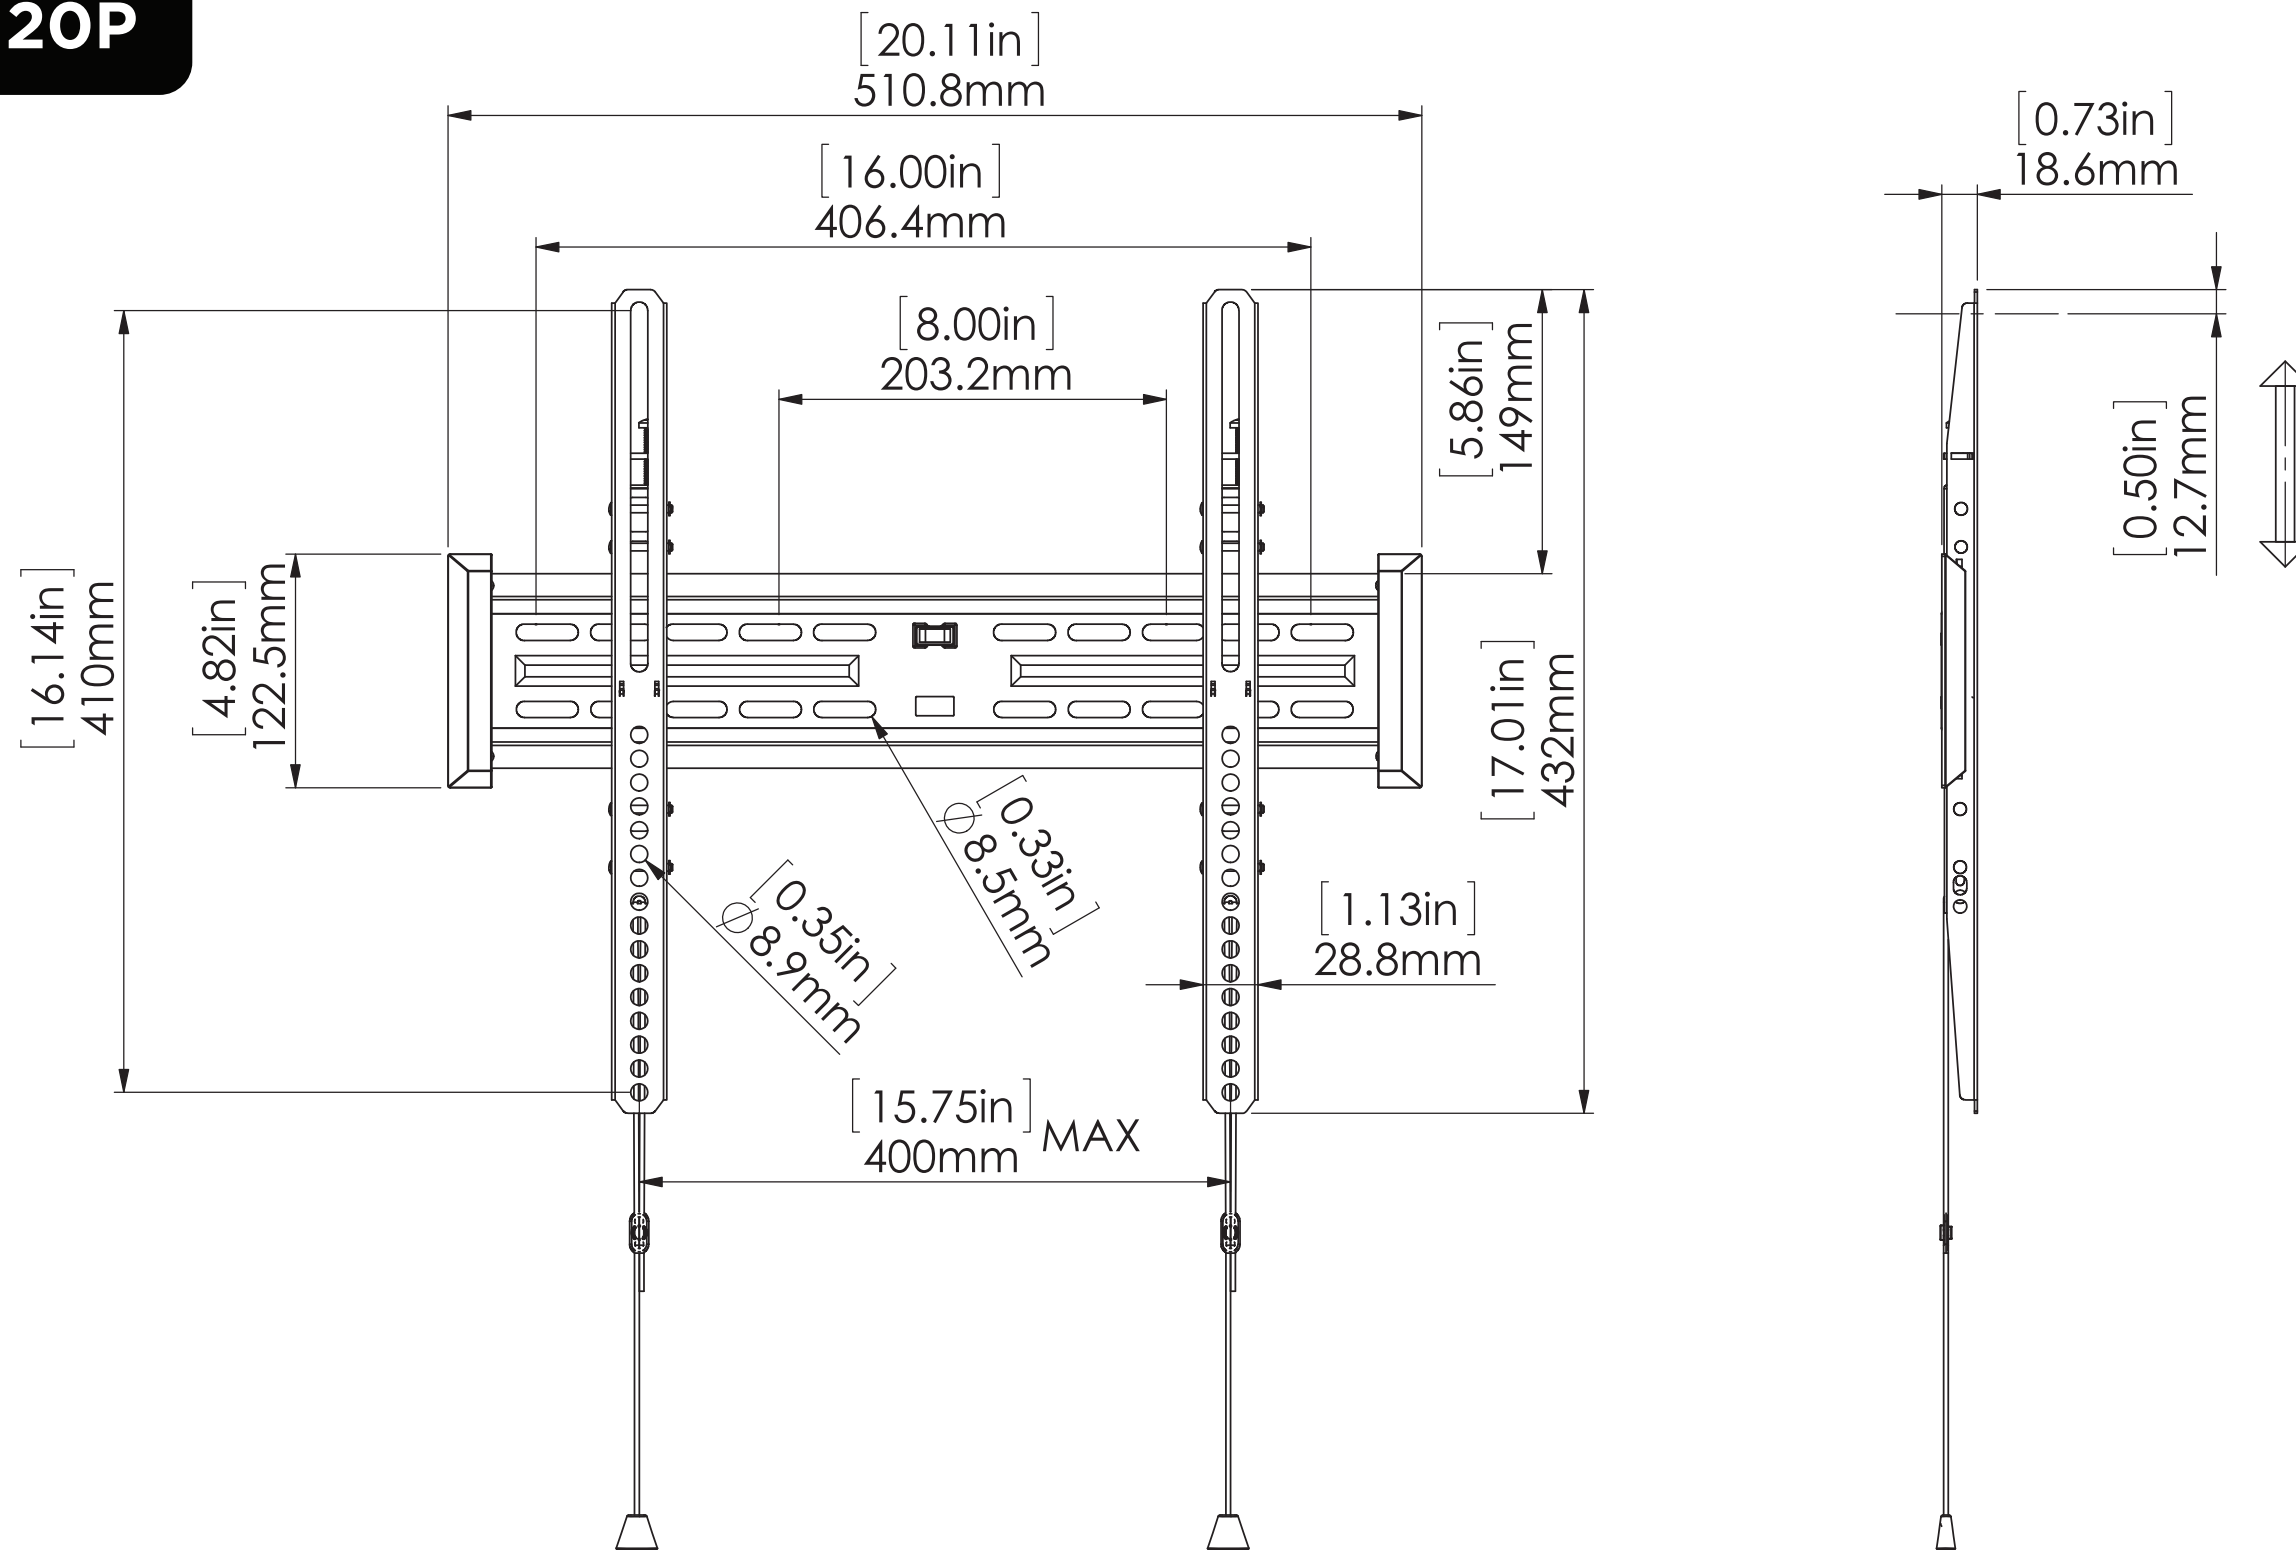

REDLFHD120P

- VESA STANDARD COMPATIBILITY (WIDTH X HEIGHT): 100 X 100 TO 400 X 400 MM
- MAXIMUM VESA MOUNTING CONFIGURATION: 400 X 400 MM
- SCREEN SIZE COMPATIBILITY: MOST 24" - 60" SCREENS
- MAXIMUM WEIGHT CAPACITY: 120 LBS (54.4 KG)
- PRODUCT COLOR: BLACK